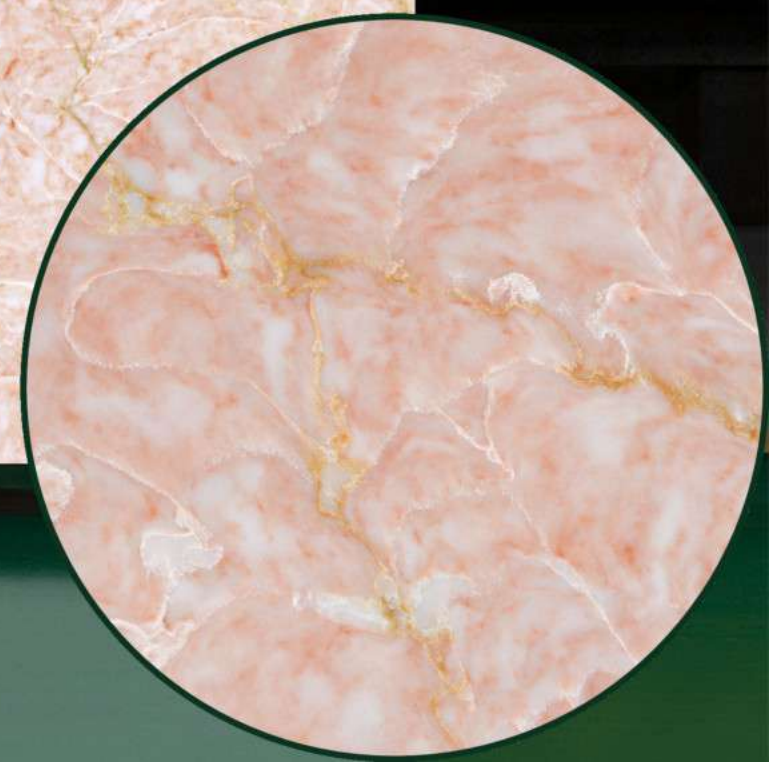

HERITAGE
RANGE

CANYON

ONYX ICE

ONYX GOLD

IVORY TRAVERTINE

BEIGE TRAVERTINE

STATUARIO GOLD

MARRAKESH

GREEN JADE

GREY JADE

PINK JADE

TAJ IVORY

RAINFOREST

CALACATTA LATTE

FUSION BROWN

GOLD SOFT

PURE WHITE

SUPER WHITE

CEMENTO (LIGHT GREY)

PURE BLACK POLISHED

BASIC RANGE

NOBLE STONE

A NEW ERA
in
STONE SURFACES

[Instagram](#)