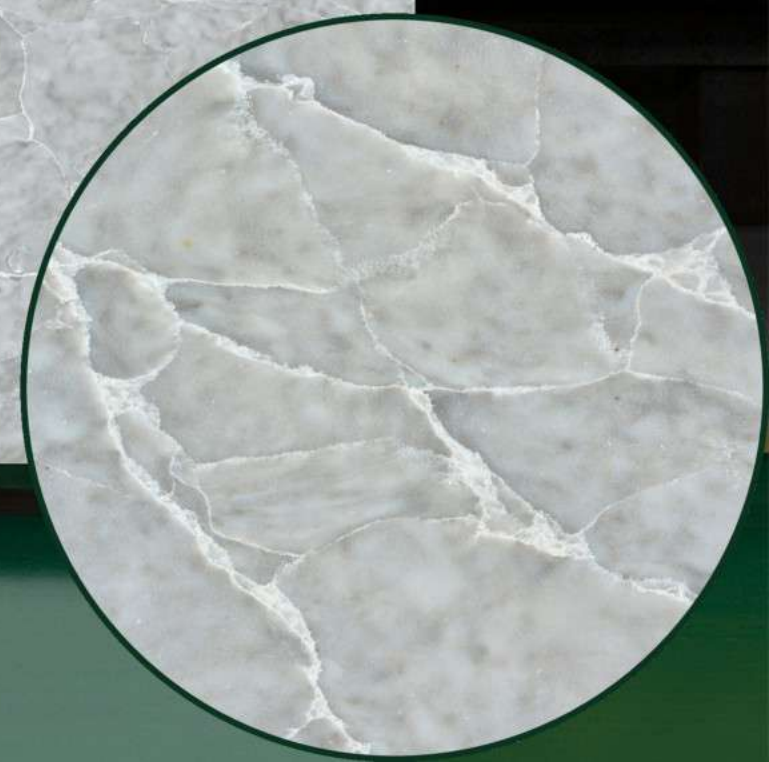

HERITAGE
RANGE

CANYON

ONYX ICE

ONYX GOLD

IVORY TRAVERTINE

BEIGE TRAVERTINE

STATUARIO GOLD

MARRAKESH

GREEN JADE

GREY JADE

PINK JADE

TAJ IVORY

RAINFOREST

CALACATTA LATTE

FUSION BROWN

GOLD SOFT

PURE WHITE

SUPER WHITE

CEMENTO (LIGHT GREY)

PURE BLACK POLISHED

BASIC RANGE

NOBLE STONE

A NEW ERA
in
STONE SURFACES

[Instagram](#)