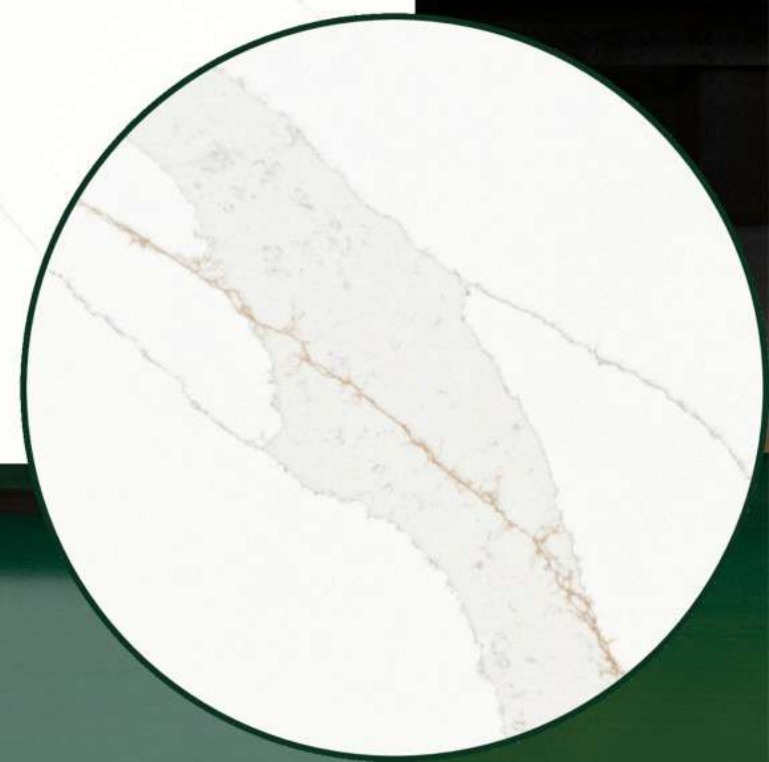

VELATO BLACK

ALICANTE

CALACATTA
(III)
RANGE

ORO

TUSCANY

VIOLA

VERDE

ROYALE

PURE WHITE

SUPER WHITE

CEMENTO (LIGHT GREY)

PURE BLACK POLISHED

BASIC RANGE

NOBLE STONE

A NEW ERA
in
STONE SURFACES

[Instagram](#)