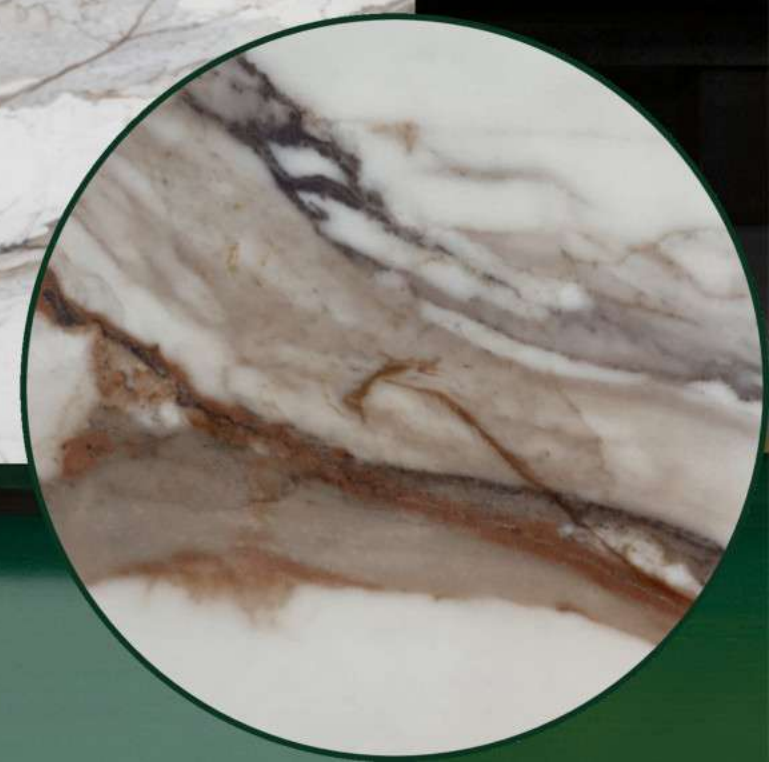

NOBLE STONE

*Quartz Collection
2026*

FULL BODY (3D)
RANGE

TAJ MAHAL SUPREME 3D

TAJ MAHAL 3D

TAJ HONED 3D

TAJ CLASSIC 3D

BORGHINI 3D

PURE WHITE

SUPER WHITE

CEMENTO (LIGHT GREY)

PURE BLACK POLISHED

BASIC RANGE

NOBLE STONE

A NEW ERA
in
STONE SURFACES

[Instagram](#)