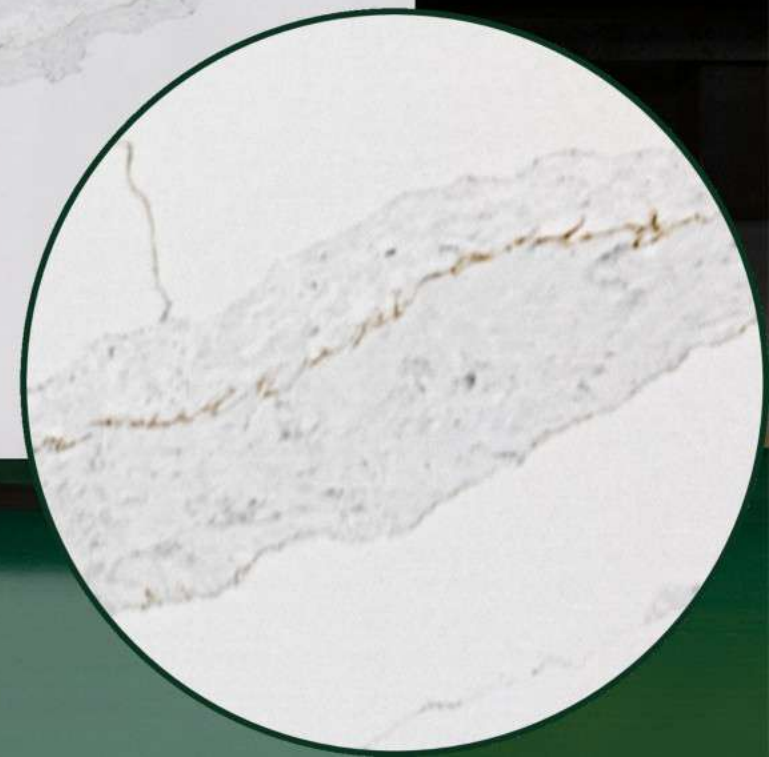

CALACATTA
(II)
RANGE

ALASKA GOLD

CORDOBA

LUNA

TALA (GOLD) SHIMMER

SICILY

ORLANDO

MODENA GOLD

PURE WHITE

SUPER WHITE

CEMENTO (LIGHT GREY)

PURE BLACK POLISHED

BASIC RANGE

NOBLE STONE

A NEW ERA
in
STONE SURFACES

[Instagram](#)