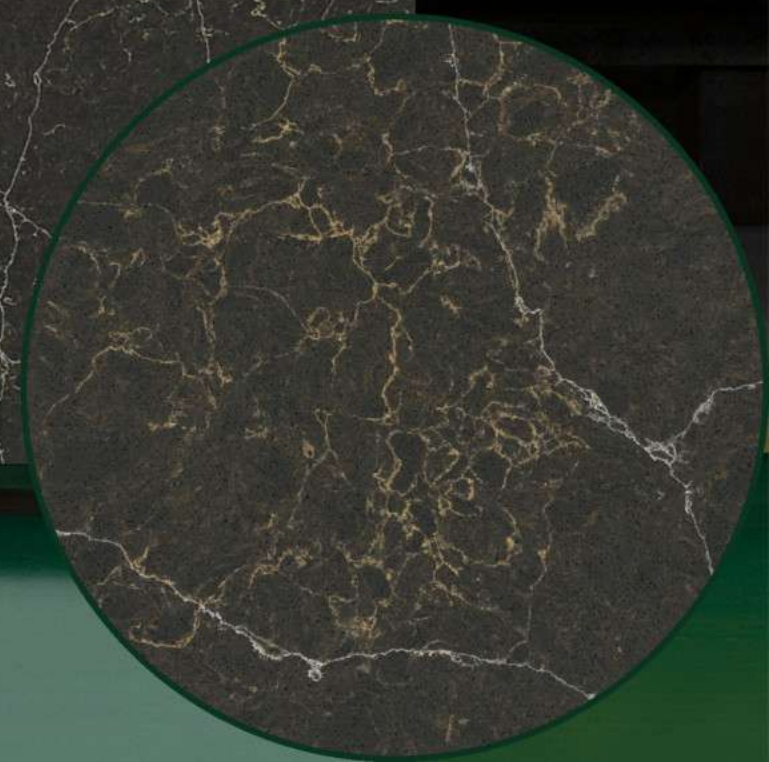

HERITAGE
RANGE

CANYON

ONYX ICE

ONYX GOLD

IVORY TRAVERTINE

BEIGE TRAVERTINE

STATUARIO GOLD

MARRAKESH

GREEN JADE

GREY JADE

PINK JADE

TAJ IVORY

RAINFOREST

CALACATTA LATTE

FUSION BROWN

GOLD SOFT

PURE WHITE

SUPER WHITE

CEMENTO (LIGHT GREY)

PURE BLACK POLISHED

BASIC RANGE

NOBLE STONE

A NEW ERA
in
STONE SURFACES

[Instagram](#)